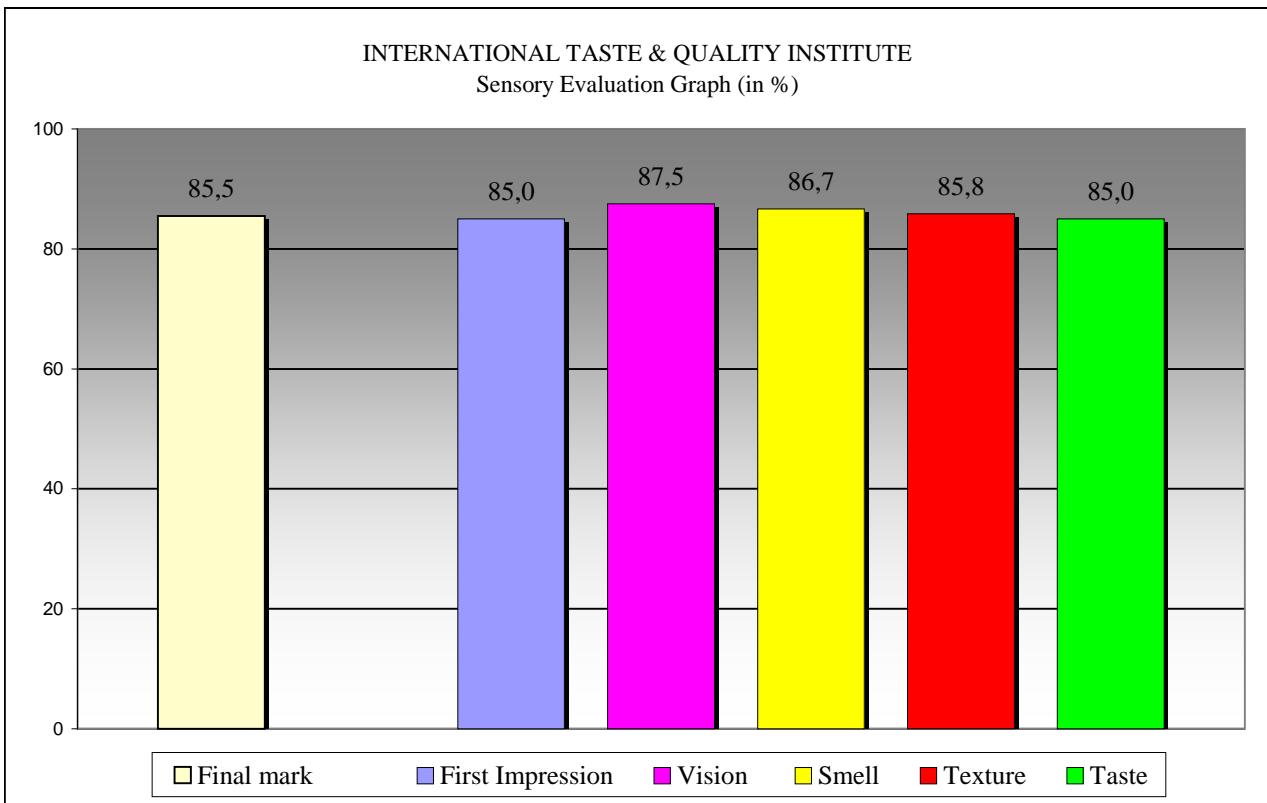

### Superior Taste Award 2008

with

**2 Stars**

The Final Mark is the result of a weighted average calculation

Brussels, April 19, 2008

Handwritten signature of Christian De Bauw in blue ink.

Christian De Bauw  
*Managing Partner*